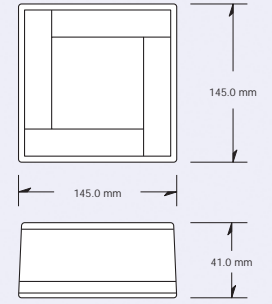

plant aura - in situ

Dimensions:

large solar tile

solar tile

solar brick

solar deck light

Technical:

Lens:
Clear UV stable polycarbonate

View Distance:
Over 800m

Rating:
IP67 Fitting
CE Approved
RoHS Compliant