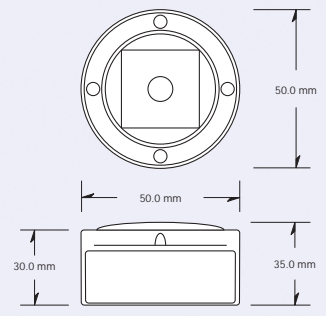

plant aura - in situ

Dimensions:

large solar tile

solar tile

solar brick

solar deck light

Technical:

Lens:
Clear UV stable polycarbonate

View Distance:
Over 800m

Rating:
IP67 Fitting
CE Approved
RoHS Compliant