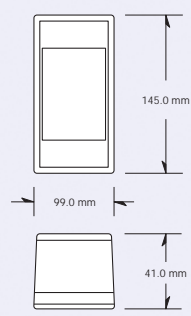

plant aura - in situ

Dimensions:

large solar tile

solar tile

solar brick

solar deck light

Technical:

Lens:
Clear UV stable polycarbonate

View Distance:
Over 800m

Rating:
IP67 Fitting
CE Approved
RoHS Compliant