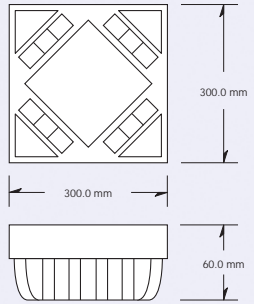

plant aura - in situ

Dimensions:

large solar tile

solar tile

solar brick

solar deck light

Technical:

Lens:
Clear UV stable polycarbonate

View Distance:
Over 800m

Rating:
IP67 Fitting
CE Approved
RoHS Compliant