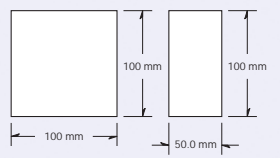

plant'aura : in situ

Pastel post mounted

Clear Lens

Frosted Lens

Dimensions:

Dimensions for motifs are approximate as they are handmade.

plant'aura

rivera

pastel

Technical:

Glass Sculpture:
Hand crafted with gold and silver leaf

Stem:
316 Marine Grade
Stainless Steel

Lamp:
1W Luxeon LEDs

Cabling:
One one metre cable attached

Rating:
IP67 Connectors
CE Approved
RoHS Compliant