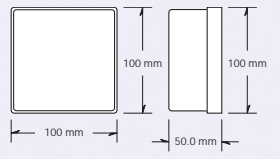

plant'aura : in situ

Pastel post mounted

Clear Lens

Frosted Lens

Dimensions:

Dimensions for motifs are approximate as they are handmade.

plant'aura

rivera

pastel

Technical:

Glass Sculpture:
Hand crafted with gold and silver leaf

Stem:
316 Marine Grade
Stainless Steel

Lamp:
1W Luxeon LEDs

Cabling:
One one metre cable attached

Rating:
IP67 Connectors
CE Approved
RoHS Compliant