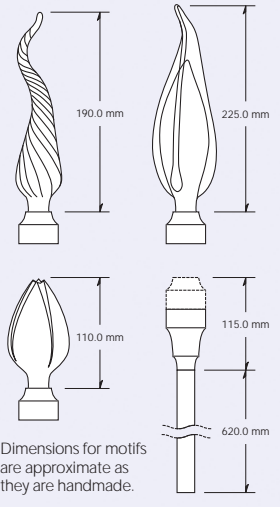

plant'aura : in situ

Pastel post mounted

Clear Lens

Frosted Lens

Dimensions:

Dimensions for motifs are approximate as they are handmade.

plant'aura

rivera

pastel

Technical:

Glass Sculpture:
Hand crafted with gold and silver leaf

Stem:
316 Marine Grade
Stainless Steel

Lamp:
1W Luxeon LEDs

Cabling:
One one metre cable attached

Rating:
IP67 Connectors
CE Approved
RoHS Compliant