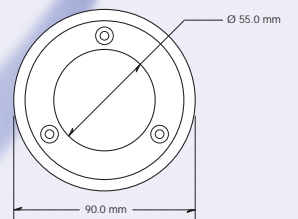

Dimensions:

colonnade

trojan spike

trojan pivot

3 watt colossus

colossus colonnade

Technical:

Housing:
316 Marine Grade
Stainless Steel

Lens:
6mm Toughened glass lens

Lamp:
Luxeon LED.
Available in:

Cabling:
One one-metre cables attached

Rating:
Outdoor Fitting
CE Approved
RoHS Compliant