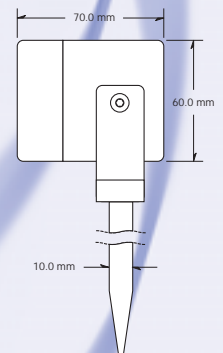

Dimensions:

colonnade

trojan spike

trojan pivot

3 watt colossus

colossus colonnade

Technical:

Housing:
316 Marine Grade
Stainless Steel

Lens:
6mm Toughened glass lens

Lamp:
Luxeon LED.
Available in:

Cabling:
One one-metre cables attached

Rating:
Outdoor Fitting
CE Approved
RoHS Compliant