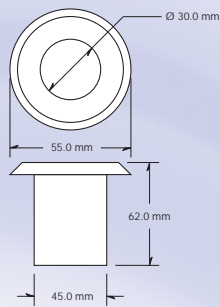

Dimensions:

colonnade

trojan spike

trojan pivot

3 watt colossus

colossus colonnade

Technical:

Housing:
316 Marine Grade
Stainless Steel

Lens:
6mm Toughened glass lens

Lamp:
Luxeon LED.
Available in:

Cabling:
One one-metre cables attached

Rating:
Outdoor Fitting
CE Approved
RoHS Compliant