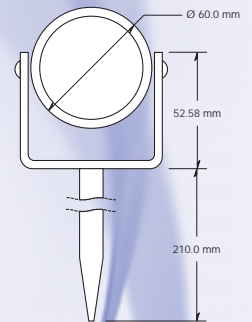

Dimensions:

colonnade

trojan spike

trojan pivot

3 watt colossus

colossus colonnade

Technical:

Housing:
316 Marine Grade
Stainless Steel

Lens:
6mm Toughened glass lens

Lamp:
Luxeon LED.
Available in:

Cabling:
One one-metre cables attached

Rating:
Outdoor Fitting
CE Approved
RoHS Compliant