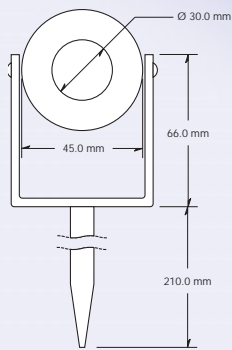

Dimensions:

colonnade

trojan spike

trojan pivot

3 watt colossus

colossus colonnade

Technical:

Housing:
316 Marine Grade
Stainless Steel

Lens:
6mm Toughened glass lens

Lamp:
Luxeon LED.
Available in:

Cabling:
One one-metre cables attached

Rating:
Outdoor Fitting
CE Approved
RoHS Compliant