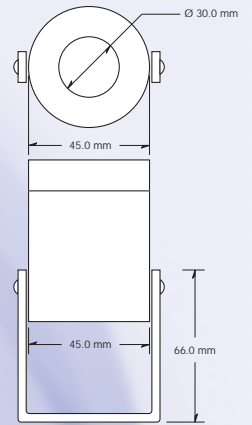

Dimensions:

colonnade

trojan spike

trojan pivot

3 watt colossus

colossus colonnade

Technical:

Housing:
316 Marine Grade
Stainless Steel

Lens:
6mm Toughened glass lens

Lamp:
Luxeon LED.
Available in:

Cabling:
One one-metre cables attached

Rating:
Outdoor Fitting
CE Approved
RoHS Compliant